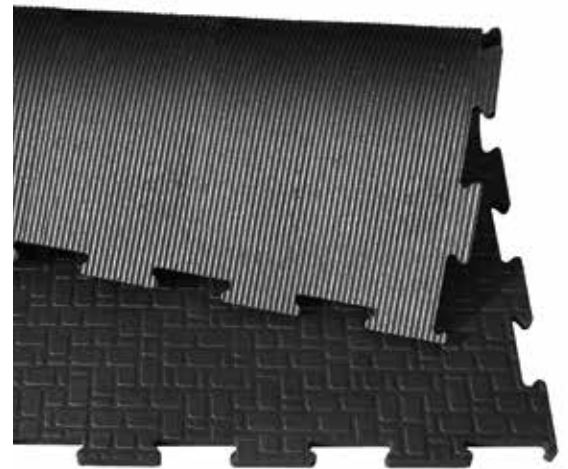

MADE IN GERMANY

B
BELMONDO

Makes horses feel better!

Your BELMONDO dealer:

WALKWAY • INDOOR WASHING AREA

BELMONDO® Walkpro

**Appealing mosaic design
Improved wet slip resistance**

- hoof- and joint-friendly due to appropriate softness and elasticity
- less noise exposure contributes to a healthier climate in the stable
- solid, vulcanised rubber does not absorb any moisture
- easy to clean
- easy installation due to interlocking joints
- suitable for vehicle traffic*

Surface: mosaic design with wear resistant top coat

Lower side: grooves

Material: rubber

Thickness: 16 mm

Dimensions: 1 m x 1 m

Weight: approx. 18 kg

Puzzle shaped edges: on 4 sides

For every type of shoe.

PRÜFNUMMER
201501006

**mosaic design
with top coat**

**stable groove profile
on lower side**

* can be driven on with standard equipment such as farm yard loader or tractor with authorized pneumatic tyres at the recommended inflation pressure up to max. 4 bar. (Notice: drive with due care and steer in large radius!)

Special dimensions are generally available on request.

All BELMONDO® products are suitable for looseboxes as well as open stables.

BELMONDO® Drain gutter

**BELMONDO®
Drain gutter**

**BELMONDO®
Gully**

special mat pieces from BELMONDO® Walkpro for fitting on gullies or drain gutters