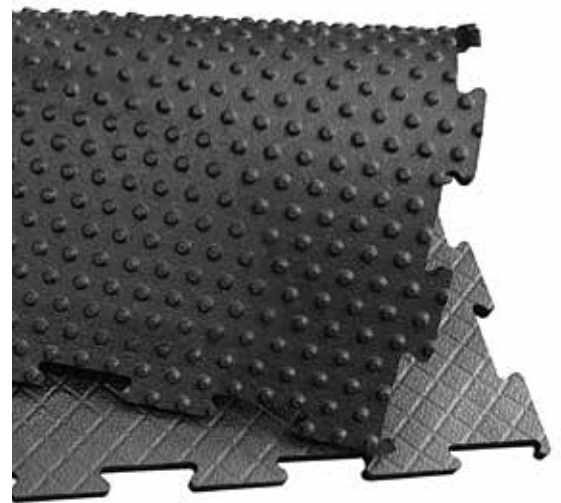

MADE IN GERMANY

B Makes horses feel better!
BELMONDO

Your BELMONDO dealer:

SINGLE PADDOCK • TRAILS • WASHING AREA

BELMONDO® Paddock

**Improved wet slip resistance
With UV and ozone protection**

- appropriate softness benefits the hoof mechanism and protects tendons as well as joints
- easy to clean
- weatherproof and frostproof
- simple installation
- highly resistant, durable, recyclable
- suitable for vehicle traffic*

Surface: rhombic profile with wear resistant top coat

Lower side: studs (5 mm)

Material: rubber

Thickness: 24 mm

Dimensions: 1 m x 1 m

Weight: approx. 23 kg

Puzzle shaped edges: on 4 sides

For every type of shoe.

PRÜFNUMMER
201501004

**rhombic profile
with top coat**

studs on lower side

* can be driven on with standard equipment such as farm yard loader or tractor with authorized pneumatic tyres at the recommended inflation pressure up to max. 4 bar. (Notice: drive with due care and steer in large radius!)

Special dimensions are generally available on request.

All BELMONDO® products are suitable for looseboxes as well as open stables.

BELMONDO® Gully

**BELMONDO®
Drain gutter**

special mat pieces from BELMONDO® Paddock for fitting on gullies or drain gutters